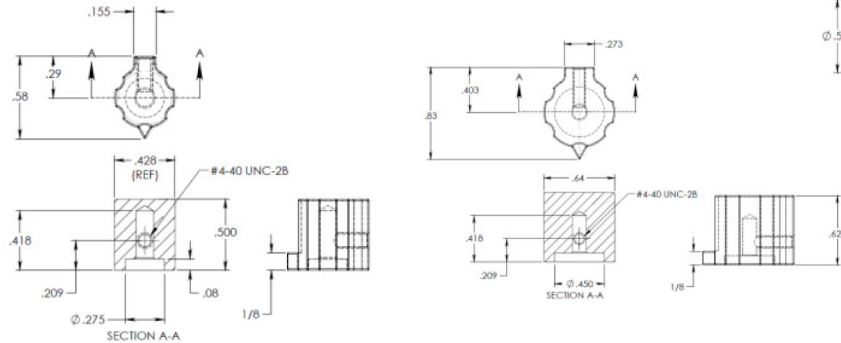

### Dimensions (Inches)

Fluted knob w/ skirt

## Dimensions (Inches)

**Classic British Wing Knob with Skirt**

**Classic British Concentric Knob Set**

**"EMI/BBC" Knobs with Pointer (Small & Large)**