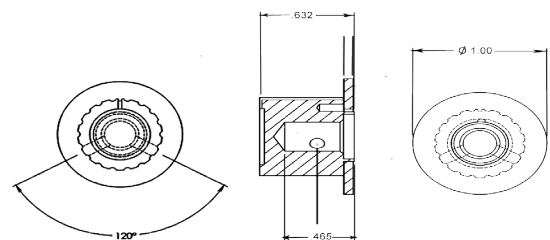

### Other Possible Customization

- Shaft sizes and bore depth
- Custom shaft shape

### Dimensions (Inches)

Fluted knob w/ skirt

## Dimensions (Inches)

**Classic British Wing Knob with Skirt**

**Classic British Concentric Knob Set**

**"EMI/BBC" Knobs with Pointer (Small & Large)**

### Classic British Concentric Knob set

- Inner, gray (1/8 Inch shaft) ----- CAE038038
- Outer (6mm shaft) ----- CAE038161