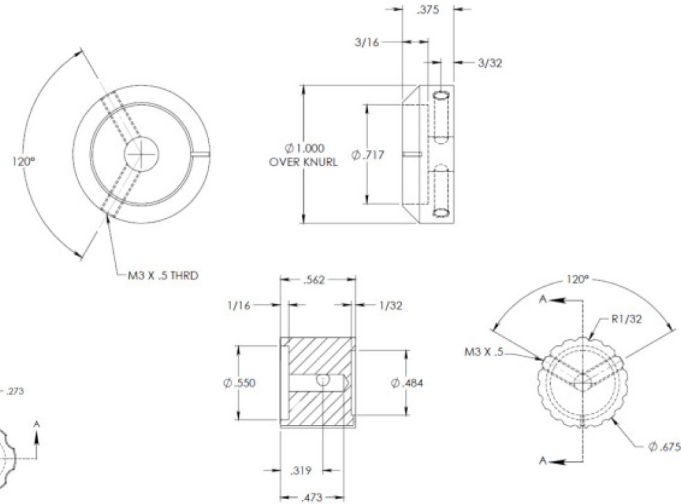

### Dimensions (Inches)

Fluted knob w/ skirt

## Dimensions (Inches)

**Classic British Wing Knob with Skirt**

**Classic British Concentric Knob Set**

**"EMI/BBC" Knobs with Pointer (Small & Large)**

### Classic British Concentric Knob set

- Inner, gray (1/8 Inch shaft) ----- CAE038038
- Outer (6mm shaft) ----- CAE038161