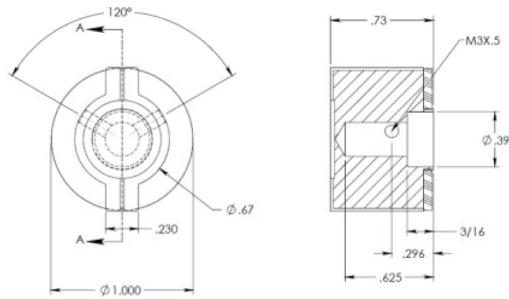

### Dimensions (Inches)

Fluted knob w/ skirt

## Dimensions (Inches)

**Classic British Wing Knob with Skirt**

**Classic British Concentric Knob Set**

**"EMI/BBC" Knobs with Pointer (Small & Large)**